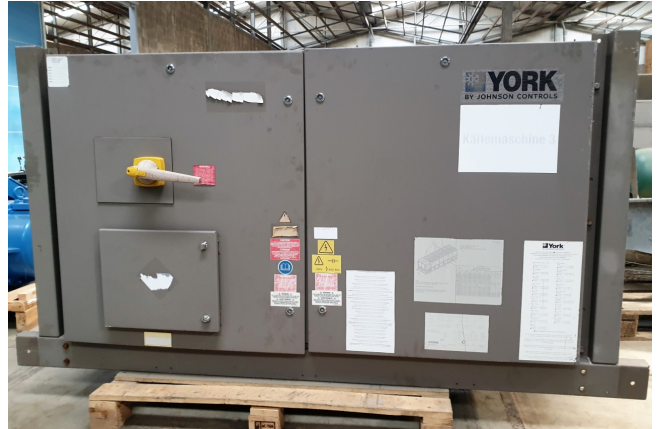

York Control box YVAA1188AAA50BA

Specifications

Marca	York
Tipo	Control box YVAA1188AAA50BA
Spec.	Various parts of a York chiller YVAA control box
Stock	1

Description

Used York Control box YVAA1188AAA50BA

Used various parts of a York chiller YVAA1188AAA50BA control box.

York Control Board Revision
P/N 031-2507-000

York YVAA Microboard
Control mustang systeemboard
P/N 031-02478-101

York Chiller HVAC
IGBT Kit SCR Trigger Board
P/N 031-02061-001

York Chiller Trigger Board
P/N 031-02060-002

York Voltage Transient Board
P/N 031-02453-000

And several other parts (see photos).

INDUCTOR		YK025-40741-000	
CAT. NO.		AP3101-02	
TYPE	AC	SN	C065254-0002
220	°C INSUL. SY.	110	°C RISE
CLASS	AFA	60 HZ	3 PH.
INDUCTANCE		0.060 mH @ 900 Arms	
315 Lbs.		GC0008	
 NOGALES, SONORA, MEXICO Plant 3			
FR0220-00			